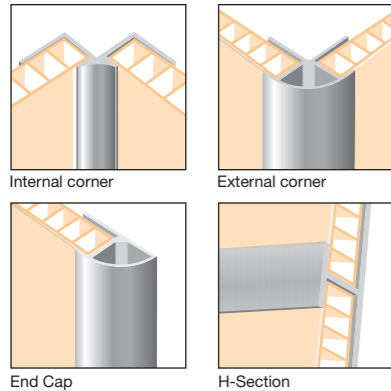

With T&G edges and a wide range of finishing trims installation couldn't be simpler.

A range of trims to enhance the panels are available in External, Internal corners, End Caps and H-sections to complete a stylish look.

Wall Panel Finishing Trims

Chrome, Satin, White and Black
Please Note - vari-fit trims only available in Chrome finish

H-section can be used with max-fit to be joined horizontally as a skirting or roof trim or as an alternative style vertical join.

Ceiling Panel Cornice Trims
White PVC

Available in 3000mm lengths, this simple cornice strip is simple to fit, covers expansion gaps and can be used to support ceiling panels or purely for decorative effect.

wall panel range

Fast and easy fit **wide wall panels.**

The perfect solution when you require a reliable waterproof solution with excellent value for money.

These 1 metre wide panels cover a larger area, often covering one full side of a shower cubicle. Alternatively, they can easily clad a whole wall in no time.