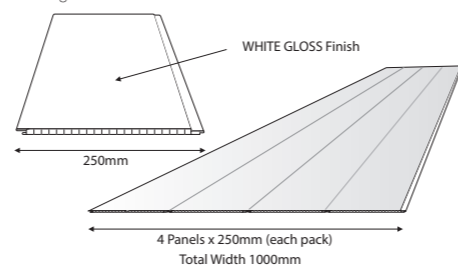

White Gloss

each panel is 250mm wide with a white gloss finish