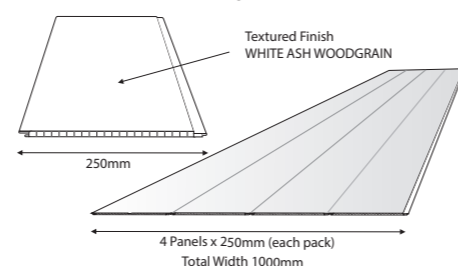

White Ash Woodgrain

each panel is 250mm wide with a textured white ash woodgrain finish.