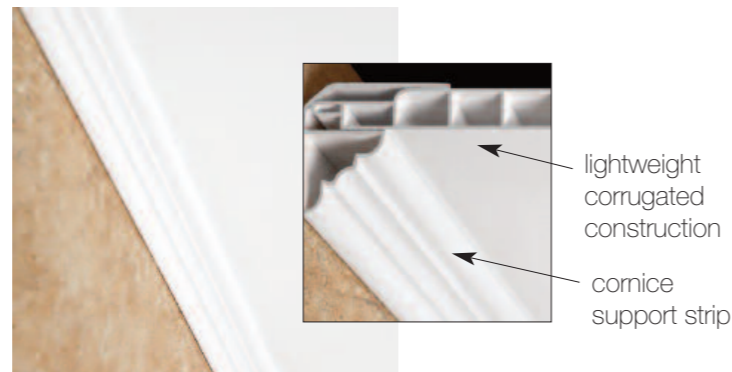

With T&G edges and a wide range of finishing trims installation couldn't be simpler.

A range of trims to enhance the panels are available in External, Internal corners, End Caps and H-sections to complete a stylish look.

Wall Panel Finishing Trims

Chrome, Satin, White and Black
Please Note - vari-fit trims only available in Chrome finish

H-section can be used with max-fit to be joined horizontally as a skirting or roof trim or as an alternative style vertical join.

Ceiling Panel Cornice Trims
White PVC

Available in 3000mm lengths, this simple cornice strip is simple to fit, covers expansion gaps and can be used to support ceiling panels or purely for decorative effect.