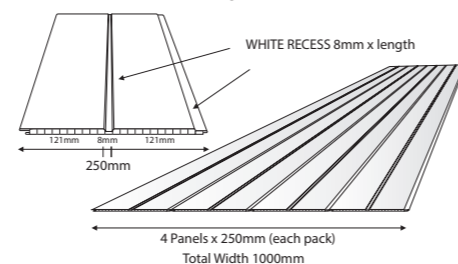

Double White

each panel is 250mm wide with a white recess and white gloss finish