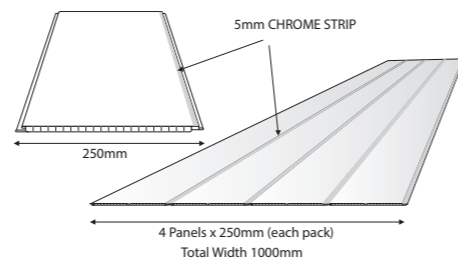

Single Chrome

each panel is 250mm wide with a chrome strip and white gloss finish