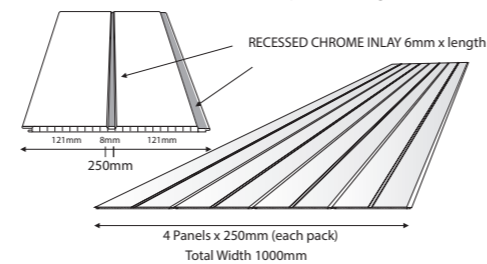

Double Chrome

each panel is 250mm wide with a 6mm recessed chrome inlay strip and white gloss finish